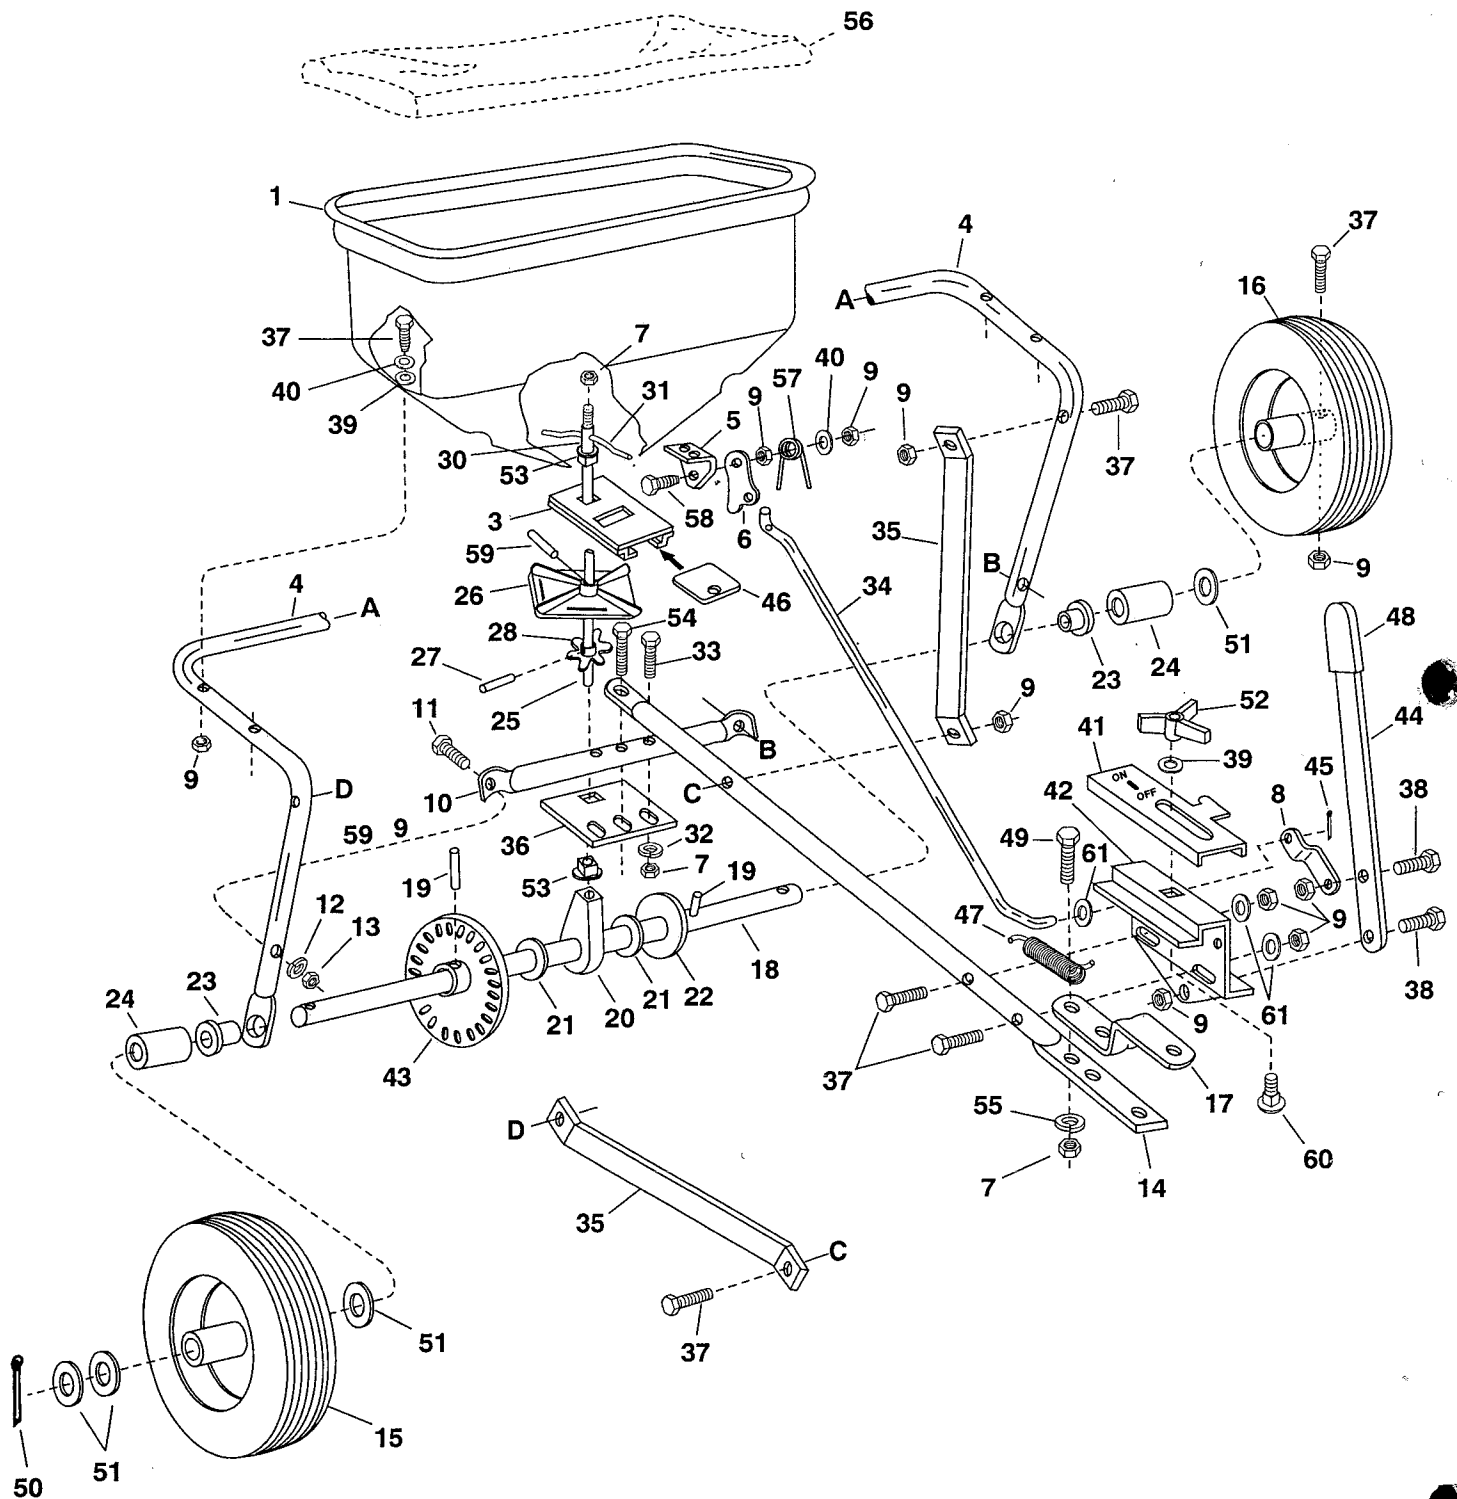

REPAIR PARTS FOR BROADCAST SPREADER MODEL 45-02111

REPAIR PARTS LIST FOR BROADCAST SPREADER MODEL 45-02111

REF. NO.	PART NO.	QTY.	DESCRIPTION	REF. NO.	PART NO.	QTY.	DESCRIPTION
1	44466	1	Hopper	35	23525	2	Brace, Hitch
2	43882	6	Rivet - Stainless	36	23762	1	Shaft Support Plate
3	62482	1	Ass'y - Guide Closure	37	1509-069	12	Bolt, Hex 1/4-20 x 1-3/4"
4	44462	1	Tube Frame	38	43866	2	Bolt, Hex 1/4-20 x 5/8" Lg. Gr. 5
5	23753	1	Slide Gate Angle Bracket	39	1543-069	9	Washer, Nylon
6	23758	1	Slide Gate Bracket	40	43088	9	Washer, Flat 1/4" Std.
7	43082	6	Nut, Hex Lock 3/8-16 Thd.	41	23755	1	Gauge, Flow Control
8	23756	1	Flow Control Link	42	23754	1	Bracket, Flow Control Mount
9	43013	16	Nut, Hex Lock 1/4-20 Thread	43	62474	1	Gear Ass'y.
10	43808	1	Tube Crossover	44	23757	1	Flow Control Arm
11	43084	2	Bolt, Hex 5/16-18 x 1-3/4" Lg.	45	44101	1	Cotter Pin 3/32" x 3/4" Lg.
12	43086	2	Lock Washer, 5/16"	46	23533	1	Plate, Closure
13	43064	2	Nut, Hex Lock 5/16-18 Thd.	47	43000	1	Spring, Extension
14	44487	1	Tube, Hitch	48	43848	1	Grip, Flow Control Arm
15	44456	1	Wheel Ass'y, 14" x 4"	49	43087	2	Bolt, Hex 3/8-16 x 1-1/4" Lg.
16	44457	1	Wheel Ass'y, 14" x 4" W/ Hole	50	43093	1	Cotter Pin, 1/8" x 1-1/2" Lg.
17	23687	1	Bracket, Hitch	51	43009	4	Washer 1-5/8" O.D. x 25/32" I.D.
18	23522	1	Shaft, Axle	52	43849	1	Knob, Plastic 1/4-20 Thread
19	43851	2	Pin, Spring 3/16" Dia. x 1.25" Lg.	53	44285	2	Bushing Delrin 3/8 I.D.
20	43871	1	Bushing, Axle Shaft	54	43054	1	Bolt, Hex 3/8-16 x 2" Lg. Gr. 5
21	1540-032	5	Washer, Flat .78" I.D.	55	43003	2	Lock Washer, 3/8"
22	1540-162	1	Washer, Flat 3/4"	56	43962	1	Vinyl Hopper Cover (Optional)
23	44798	2	Bearing Flange	57	44566	1	Spring, Torsion
24	44474	2	Spacer	58	43012	1	Bolt, Hex 1/4-20 x 3/4" Lg. Gr. 5
25	23524	1	Shaft, Sprocket	59	46055	1	Pin, Spring 1/8" x 1" Lg.
26	04367	1	Spreader Plate	60	44950	1	Bolt, Carriage 1/4-20 x 3/4" Lg.
27	43850	1	Pin, Spring 1/8" x 5/8" Lg.	61	R19111116	3	Washer, 5/16" SAE
28	44468	1	Sprocket - 6 T.		46512	1	Owner's Manual
30	23766	1	Sleeve, Agitator				
31	43878	1	Wire, Agitator				
32	43070	3	Washer, Flat 3/8"				
33	41576	2	Bolt, Hex 3/8-16 x 1-3/4" Lg. Gr. 5				
34	44469	1	Rod, Flow Control				